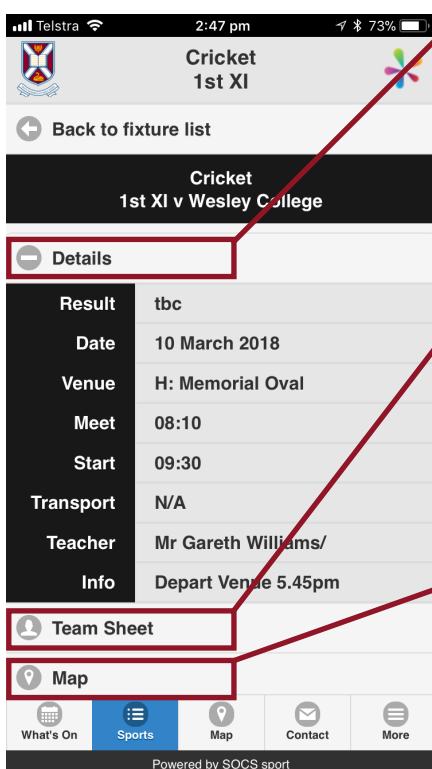

Once you have selected a sport (e.g. Cricket),
select a team (e.g. 1st XI) to view past and upcoming fixtures.

Add to my calendar

Allows you to download and synchronize a team's fixture list to your personal calendar. Every time your device connects to the internet it will check the fixtures and synchronise any changes.

Details

Provides the specific details for your team including date, venue, meeting time etc.

Team Sheet

Lists the names of boys participating in that fixture.

Map

Opens up location of the fixture which can direct you to google maps for navigation.