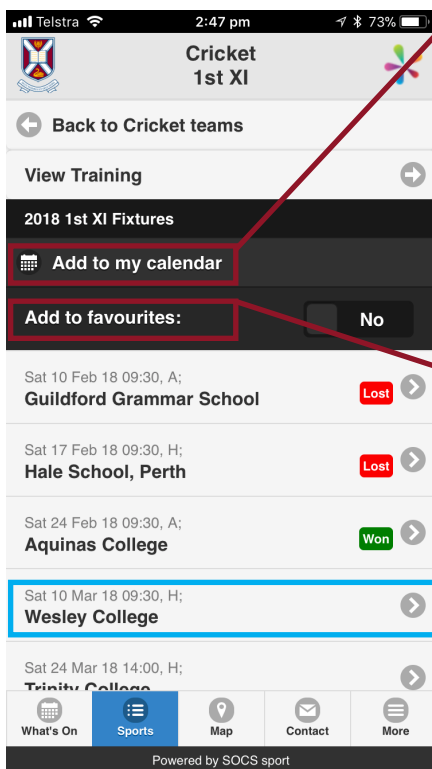

SPORT.SCOTCH

Visit sport.scotch.wa.edu.au OR, search for *Sport* via home.scotch

Once you have selected a sport (e.g. Cricket),
select a team (e.g. 1st XI) to view past and upcoming fixtures.

Add to my calendar

Allows you to download and synchronize a team's fixture list to your personal calendar. Every time your device connects to the internet it will check the fixtures and synchronise any changes.

Add to favourites

Allows easy access to your favourite teams by listing them in the "More" section – bottom right of your screen.

Select a fixture (e.g. Wesley College) to view more information. (see below)